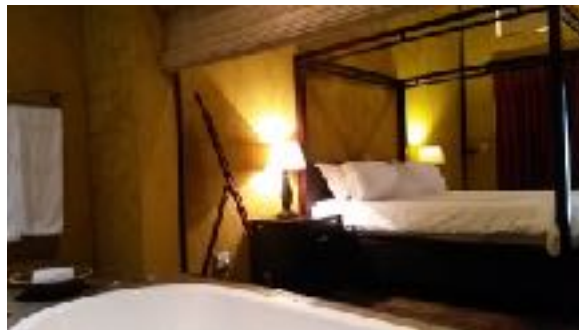

Riverstone Lodge

WEB: www.riverstonelodge.co.za

CONTACT NUMBER: +27 11 668 3111

DISTANCE FROM INIMITABLE: 8.3 km / 13 Minutes Drive

MAXIMUM AMOUNT OF GUESTS:

- 12 Executive suites all en-suite with King Size Beds
- 1 Superior Suite with private plunge pool
- 36 Standard rooms