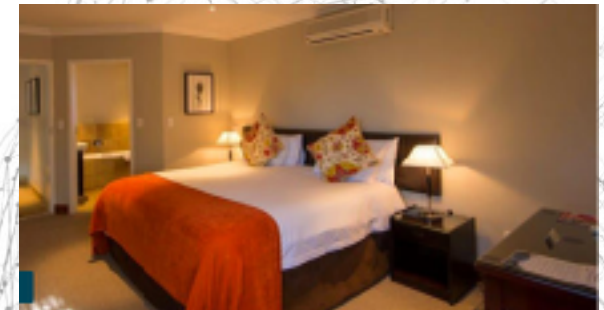

Glenburn Lodge and Spa

WEB: www.glenburn.co.za

CONTACT NUMBER: +27 79 697 3039

DISTANCE FROM INIMITABLE: 2.9 km / 3 Minute Drive

MAXIMUM AMOUNT OF GUESTS: A total of 100 bedrooms included hotel, chalet and garden suites