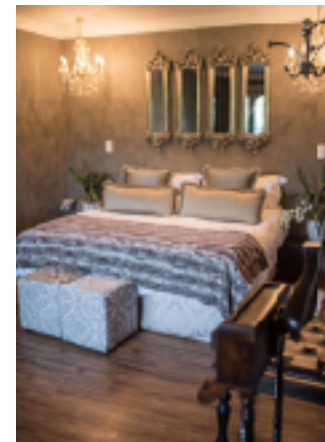

Memoire Wedding and Functions Venue

WEB:

www.memoire.co.za

CONTACT NUMBER:

+27 79 697 3039

DISTANCE FROM INIMITABLE:

3.9 km / 7 Minute Drive

MAXIMUM AMOUNT OF GUESTS:

16 suites all en-suite, with King Size Extra Length Beds